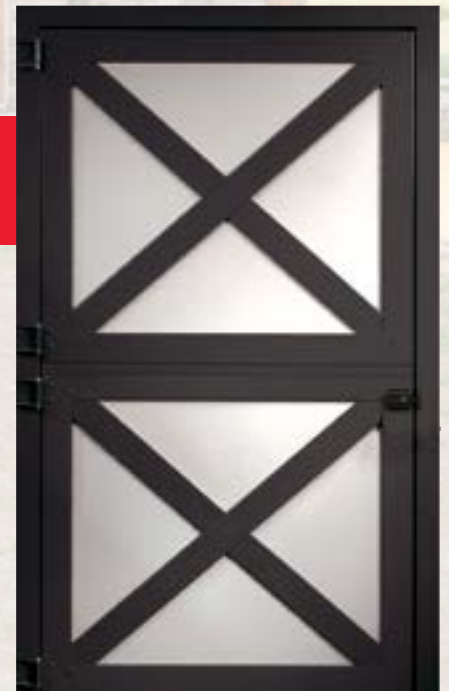

MATERIALS IN-STOCK

DUTCH DOORS

PLYCO EQUUS Dutch Door Systems have the perfect option for any application. From horse stalls to decorative walk doors, the Plyco Dutch Door has the style, strength and functionality you need.

- Pre-Assembled Door Panels with Matching Crossbucks Assembled over Matching or Contrasting Steel Sheet
- Door Panel Perimeters are Cut and Formed from a Single Piece of 16 gauge steel
- High quality powder coat paint: 5 step phosphate prewash with exterior durable polyester finish coat paint
- Heavy Duty Hinges are Extra Strong and Bolt into the Door Panel
- For Professional Installations, a 16 gauge Pre-Punched Steel Jamb and Header System is Available
- Standard and Extended Jamb Kits Available