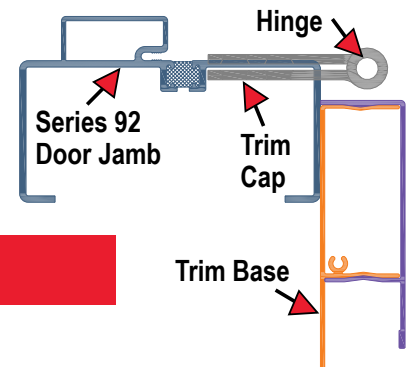

### SERIES 92 TRIM APPLICATION

### DOOR TRIM

- 1 CHOOSE DOOR - SERIES 92 or 20
- 2 CHOOSE SWING - IN or OUT  
Inswing flush mounts - Outswing offsets for hinges
- 3 CHOOSE TRIM COLOR  
White, Black, or Paint to Match
- 4 ADD PLYCO SEAL TAPE

### WINDOW TRIM

- 1 CHOOSE WINDOW SIZE
- 2 CHOOSE COLOR  
White, Black, or Paint to Match
- 3 ADD PLYCO SEAL TAPE

Trim is sized for a perfect fit on Plyco Victory and Triumph windows. Lineals of 18' available for non-Plyco windows or other applications.

### OUTSWING

TRIM POSITION BASED ON SWING