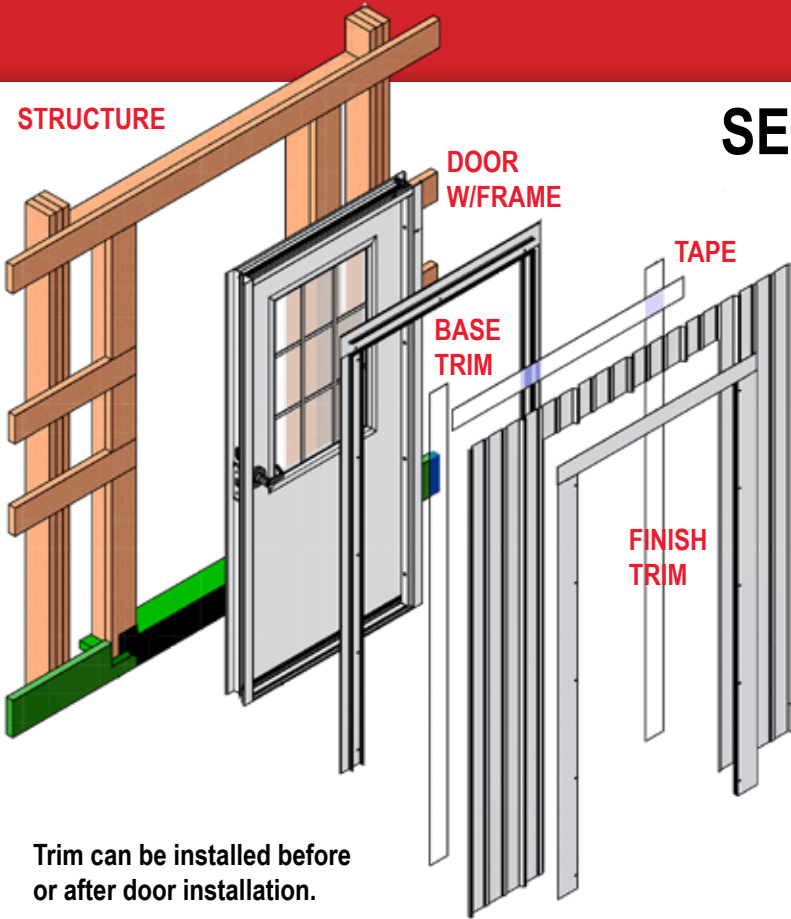

## KLIK-FIT TRIM KIT 3 1/2" ALUMINUM FACE TRIM

TRIM FOR DOORS, WINDOWS,  
GARAGE DOORS & MORE!  
(GARAGE DOORS TO 16')

BUILDING A WORLD OF DIFFERENCE

[plyco.com](http://plyco.com)

### SERIES 92 TRIM APPLICATION