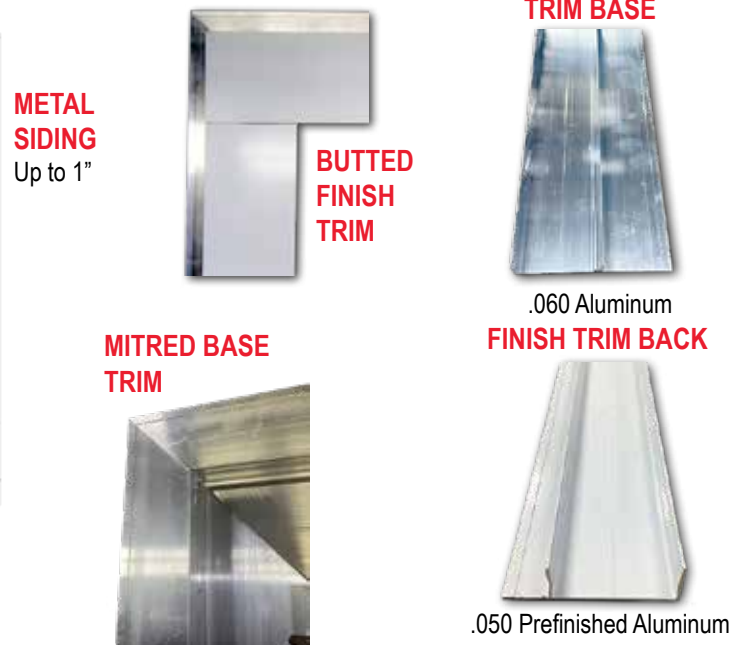

## KLIK-FIT TRIM KIT 3 1/2" ALUMINUM FACE TRIM

TRIM FOR DOORS, WINDOWS,  
GARAGE DOORS & MORE!  
(GARAGE DOORS TO 16')

BUILDING A WORLD OF DIFFERENCE

[plyco.com](http://plyco.com)

### SERIES 92 TRIM APPLICATION