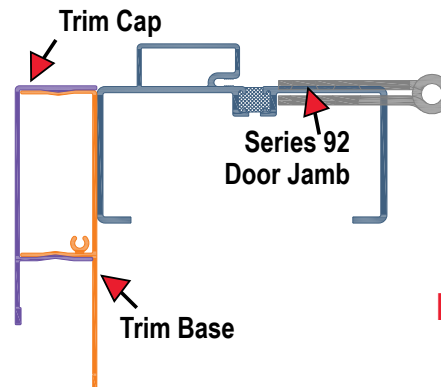

* For Series 20 and 92 4 1/4" frame, when adding a storm door, request a dropped lock block.

Ply-Lo Driller Screw Packs Included

* Check your local code for installation guidelines.