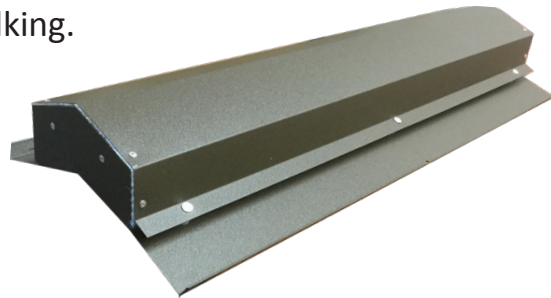

PLYCO

CORPORATION

PO BOX 386 • ELKHART LAKE, WI 53020

Textured Finish RIDGE VENTS & CUPOLAS

TEXTURED FINISH
RIDGE VENTS & CUPOLAS

Color & Texture

Eight unique textures redirect light for enhanced visual depth promising a step-change improvement over flat steel appearance.

Durability

Formulated with enhanced silicone polyester, Plyco Textured Finish offers enhanced weatherability to resist fading, scratching and chalking.

8 Stock Color Available

Black

Smokey Quartz

Ash

Burnished Slate