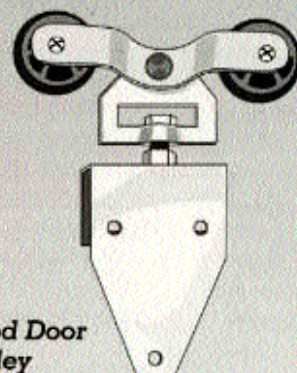

COMBO[®]

Combo Sliding Door Track & Hardware Package

Model 4900 Includes:

- (1) - 8' Side Mount Track (part no. 4903)
- (2) - Track End Plugs (part no. 4904)
- (2) - 9 1/2" Offset Bolt Trolley Hanger (part no. 4905)
- (1) - Sliding Bolt Latch (part no. 4907)

Model 4901 Includes Same As Above With Wood Frame Door Trolley

(part nos. GZ-4906 or B-4906)

Combo Sliding Door Track And Hardware is best for stalls because it is self cleaning - Dust and Grit will not accumulate to make the door slide hard as happens with box track. Combo Delrin trolleys are the best around horses because they never make noise. Hardware is heavy galvanized in gray or black for long life. Black track is Powder coat paint over galvanize.

Trolley
B-4905 (Black)
149500 (Galvanized GZ-4905)

Track
B-4903 (Black)
111081 (Galvanized GZ-4903)

End Plug
B-4904 (Black)
131000 (Galvanized GZ-4904)

Slide Bolt Latch
B-4907 (Black)
187000 (Galvanized GZ-4907)

4106 - 44" x 25" Plyco white aluminum utility sliding window with acrylic glazing and screen R.O. 43-1/2" x 25-1/2"

Adjustable Stay Roller

B4908 (Black) / 189500 (Galvanized G24908)

Galvanized-steel bracket fits flat against the mounting surface to provide a complete seal. Tough, quiet, long lasting Delrin guide won't scratch or mark the door. Adjusts for doors up to 2-3/4" thick. Bracket can be inverted for anchoring into concrete.