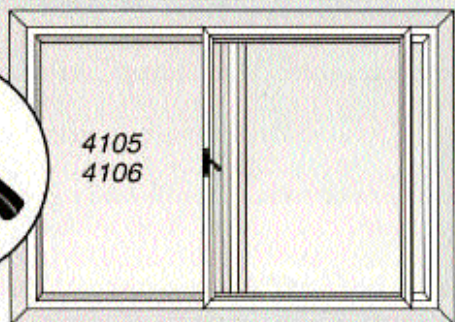

Adjustable Stay Roller
B-4908 (Black)
189500 (Galvanized GZ-4908)