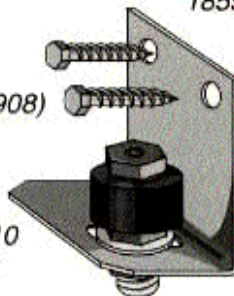

Non-Adjustable Door Stop

B4909 (Black) / 185500 (Galvanized G24909)

For doors up to 1-3/4" thick. Made of heavy, 10 gauge galvanized steel.

Hardware

GZ-4910 - Galvanized Concealed Stay Roller

B-4910 - Black Concealed Stay Roller

B-6001 - Black D-Ring with bracket and screws

GZ = Galvanized B = Black

Adjustable Stay Roller
B-4908 (Black)
189500 (Galvanized GZ-4908)

Non-Adjustable Door Stop
B-4909 (Black)
185500 (Galvanized GZ-4909)