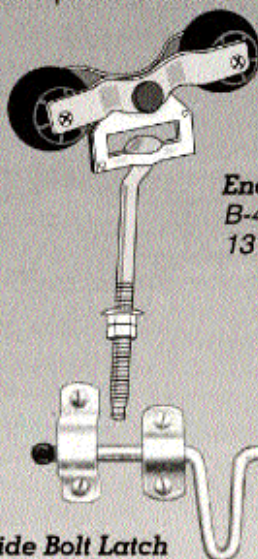

COMBO[®]

Combo Sliding Door Track & Hardware Package

Model 4900 Includes:

- (1) - 8' Side Mount Track (part no. 4903)
- (2) - Track End Plugs (part no. 4904)
- (2) - 9 1/2" Offset Bolt Trolley Hanger (part no. 4905)
- (1) - Sliding Bolt Latch (part no. 4907)

Model 4901 Includes Same As Above With Wood Frame Door Trolley

(part nos. GZ-4906 or B-4906)

Combo Sliding Door Track And Hardware is best for stalls because it is self cleaning - Dust and Grit will not accumulate to make the door slide hard as happens with box track. Combo Delrin trolleys are the best around horses because they never make noise. Hardware is heavy galvanized in gray or black for long life. Black track is Powder coat paint over galvanize.

Trolley
B-4905 (Black)
149500 (Galvanized GZ-4905)

Track
B-4903 (Black)
111081 (Galvanized GZ-4903)

End Plug
B-4904 (Black)
131000 (Galvanized GZ-4904)

Slide Bolt Latch
B-4907 (Black)
187000 (Galvanized GZ-4907)

4106 - 44" x 25" Plyco white aluminum utility sliding window with acrylic glazing and screen R.O. 43-1/2" x 25-1/2"

Adjustable Stay Roller

B4908 (Black) / 189500 (Galvanized G24908)

Galvanized-steel bracket fits flat against the mounting surface to provide a complete seal. Tough, quiet, long lasting Delrin guide won't scratch or mark the door. Adjusts for doors up to 2-3/4" thick. Bracket can be inverted for anchoring into concrete.