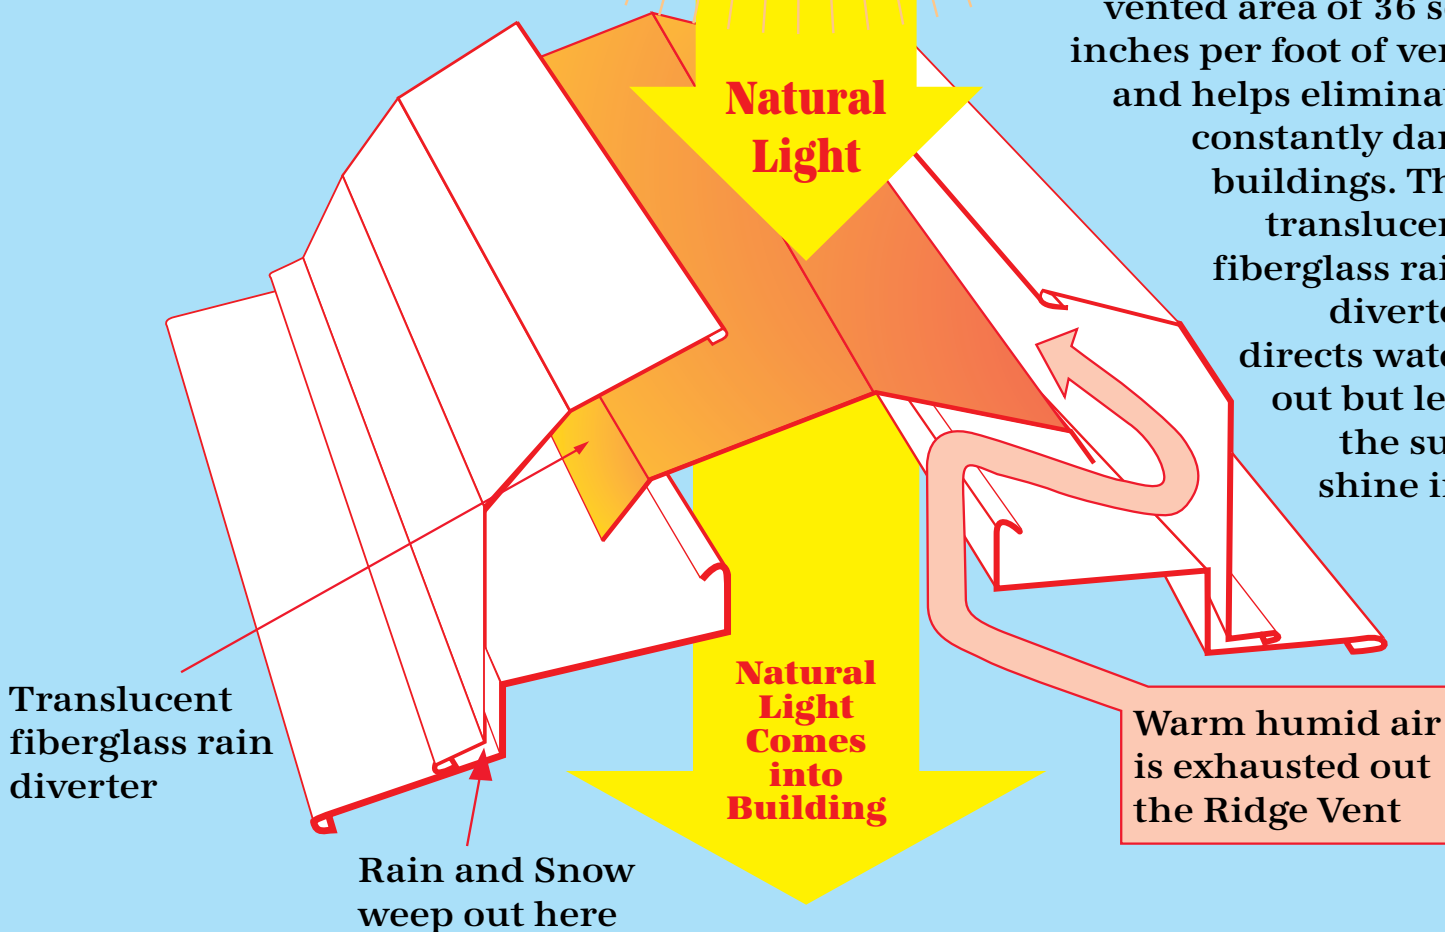

FMW100™ LOW PROFILE RIDGE VENTILATOR MODEL FMW100-35 • 3-1/2" THROAT

PLYCO FMW-100-35
painted steel
Ridge Vent

The Plyco
FMW100-35
provides a large
vented area of 36 sq.
inches per foot of vent
and helps eliminate
constantly dark
buildings. The
translucent
fiberglass rain
diverter
directs water
out but lets
the sun
shine in.

*Keep all the features of our MW100-35 Ridge Vents –
BUT NOW you can get the natural light built right in!*

Due to Plyco Corporation's on going commitment to product improvement, we reserve the right to change, without notice, product specifications, availability, prices and conditions of sale.